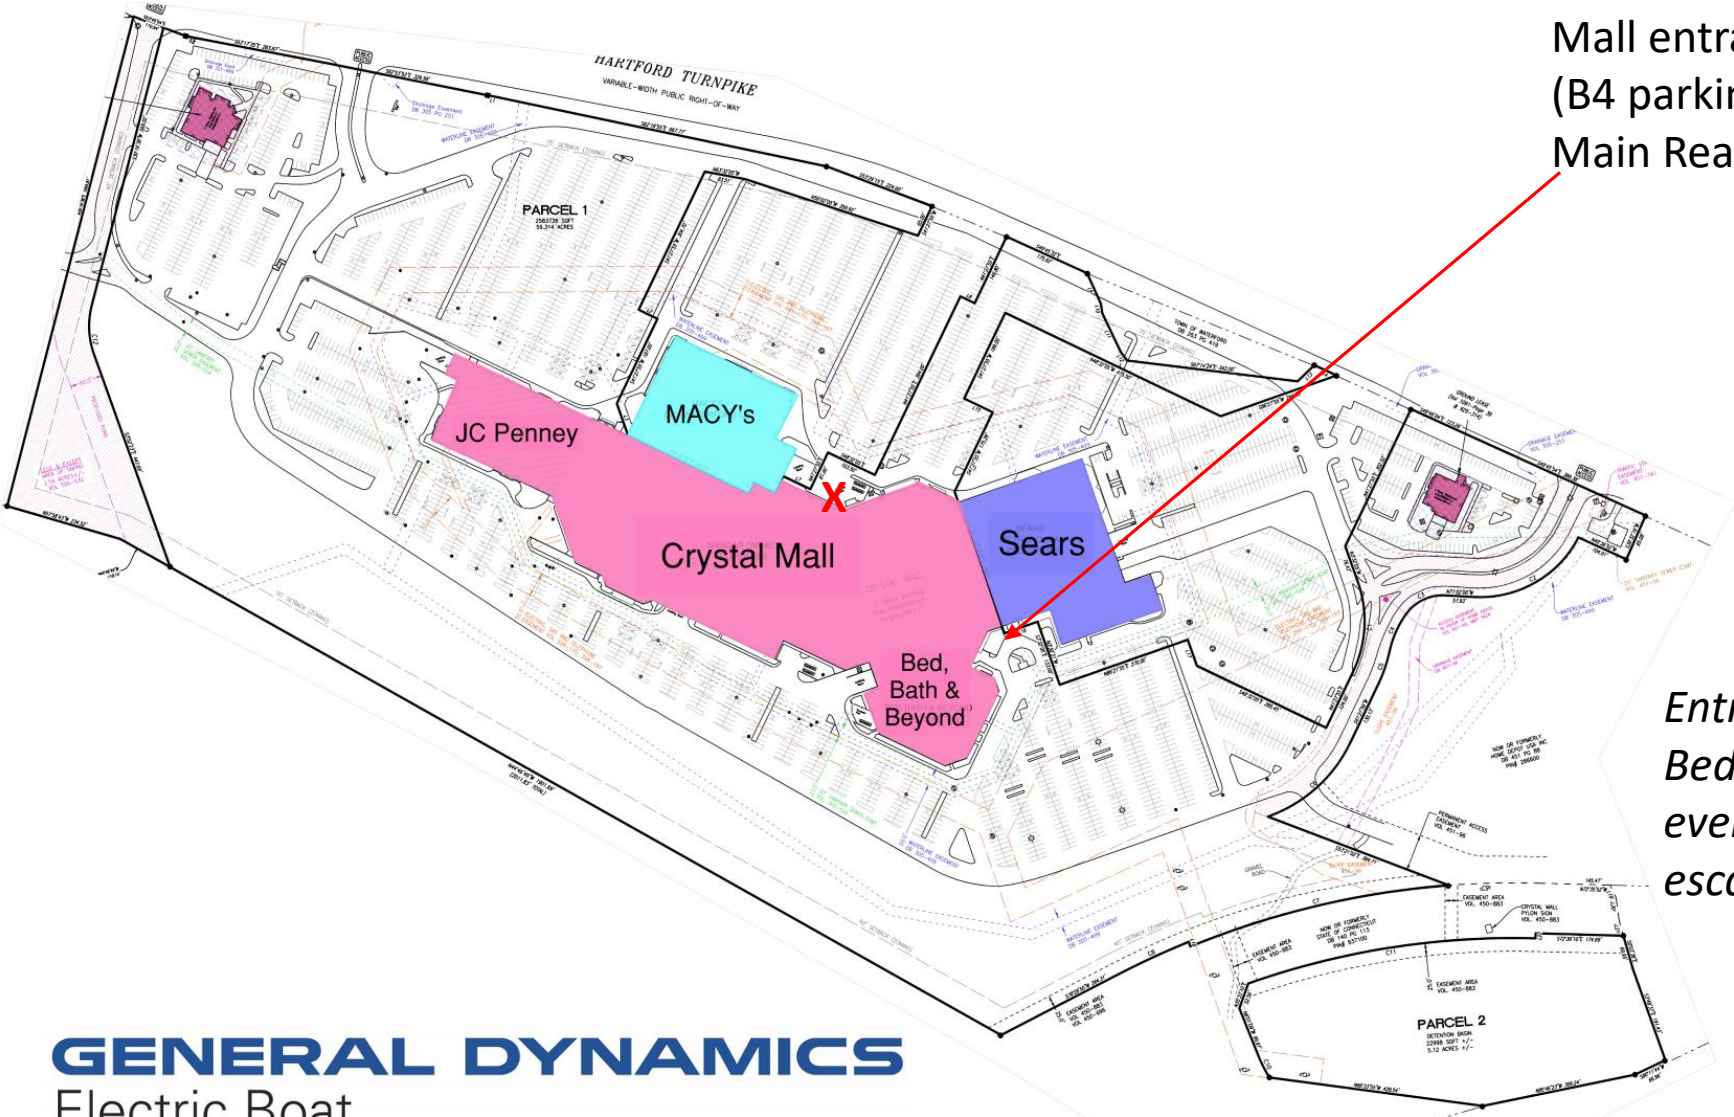

Meet Santa Location – Dec. 13, 2025, 10 am – 12 pm

Mall entrance/ lower level
(B4 parking area)
Main Rear Entrance

Entrance is between the old Sears and Bed Bath and Beyond entrances. Santa event will be at the base of the escalator area